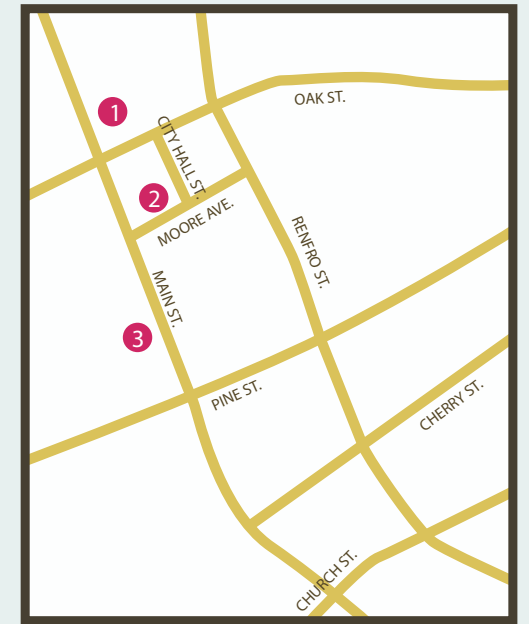

*Navigating the
Surry Sonker Trail*

Surry Sonker Trail

- 1 Old North State Winery
308 N. Main St., Mount Airy, NC 27030
(336) 789-9463
www.oldnorthstatewinery.com
- 2 Anchored Bakery
139 Moore Ave., Mount Airy, NC 27030
(336) 705-3449
www.fb.com/anchoredmtairy
- 3 Miss Angel's Heavenly Pies
153 N. Main St., Mount Airy, NC 27030
(336) 786-1537
www.MissAngelsHeavenlyPiesInc.com
- 4 The Living Room - Coffeehouse & Winebar
215 E. Main St., Pilot Mountain, NC 27041
(336) 444-4359
www.TheLivingRoomPM.com
- 5 Rockford General Store
5174 Rockford Rd., Dobson, NC 27017
(336) 374-5317
www.RockfordGeneralStore.com
- 6 Roxxi & Lulu's Bakery
280 Standard St., Elkin, NC 28621
(336) 530-4004
www.RoxxiandLulusBakery.webs.com
- 7 Southern on Main
102 E. Main St., Elkin, NC 28621
(336) 258-2144
www.fb.com/SouthernOnMain
- 8 Putters Patio & Grill
134 Twin Oaks Rd., Dobson, NC 27017
(336) 353-1075
www.PuttersPatioAndGrill.com

Mount Airy Map

Elkin Map

(800) 948-0949 www.SonkerTrail.org