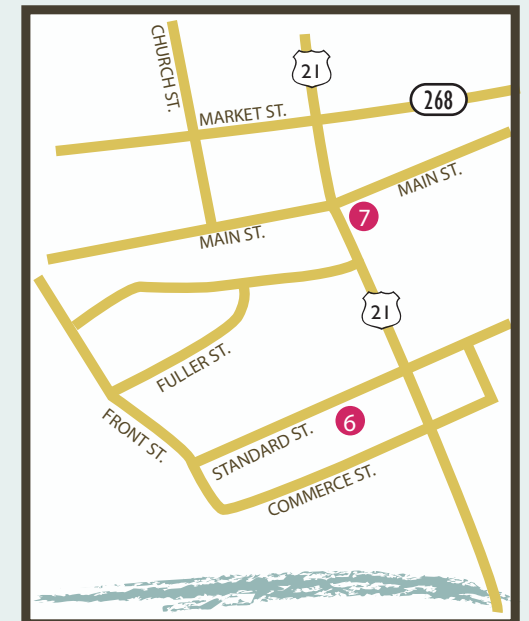

*Navigating the
Surry Sonker Trail*

Surry Sonker Trail

- 1 Old North State Winery
308 N. Main St., Mount Airy, NC 27030
(336) 789-9463
www.oldnorthstatewinery.com
- 2 Anchored Bakery
139 Moore Ave., Mount Airy, NC 27030
(336) 705-3449
www.fb.com/anchoredmtairy
- 3 Miss Angel's Heavenly Pies
153 N. Main St., Mount Airy, NC 27030
(336) 786-1537
www.MissAngelsHeavenlyPiesInc.com
- 4 The Living Room - Coffeehouse & Winebar
215 E. Main St., Pilot Mountain, NC 27041
(336) 444-4359
www.TheLivingRoomPM.com
- 5 Rockford General Store
5174 Rockford Rd., Dobson, NC 27017
(336) 374-5317
www.RockfordGeneralStore.com
- 6 Roxxi & Lulu's Bakery
280 Standard St., Elkin, NC 28621
(336) 530-4004
www.RoxxiandLulusBakery.webs.com
- 7 Southern on Main
102 E. Main St., Elkin, NC 28621
(336) 258-2144
www.fb.com/SouthernOnMain
- 8 Putters Patio & Grill
134 Twin Oaks Rd., Dobson, NC 27017
(336) 353-1075
www.PuttersPatioAndGrill.com

Mount Airy Map

Elkin Map

(800) 948-0949 www.SonkerTrail.org